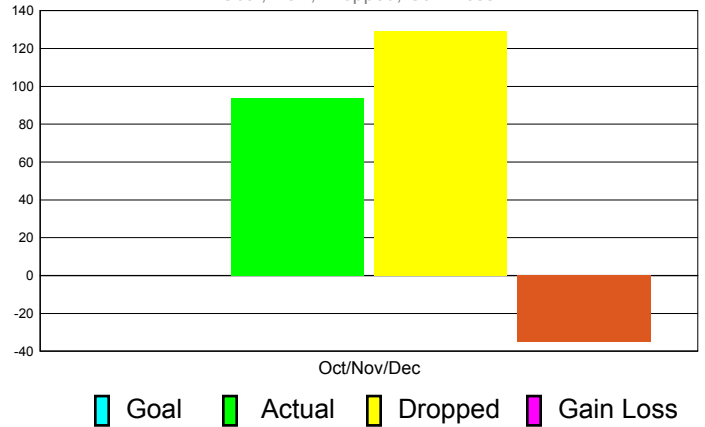

### YTD Status Quo Clubs 2010-2011

Status Quo Clubs Compared to Status Quo Members

## MEMBERSHIP

**Membership Results**  
2011-2012

**Membership**  
2010-2011

Month	Net Memb Goal	Actual New Memb	Actual Dropped Memb	Gain/Loss of Memb	Gain/ Loss of Memb
Oct/Nov/Dec	0	94	129	-35	-21
<b>Totals</b>	<b>0</b>	<b>94</b>	<b>129</b>	<b>-35</b>	<b>-21</b>

### Membership Results 2011-2012

Goal, New, Dropped, Gain/Loss